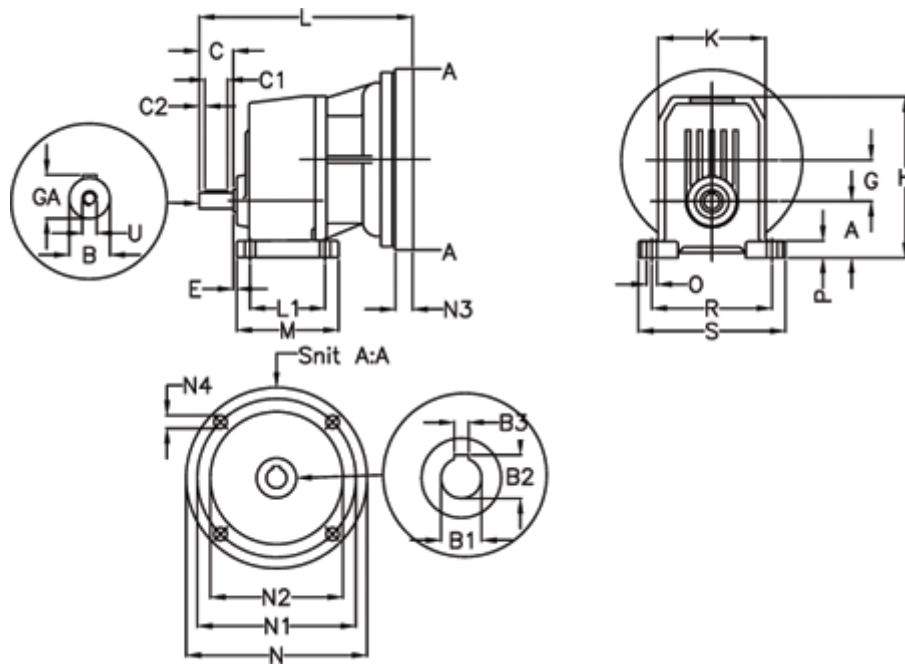

Article number: 40550300241230

Description: Single Stage Helical Gear
S 301-2,4-P80B5

Measures

A = 60	E = 20.5	M = 125.0	R = 160
B = 24	F = 8x7x40	N = 200	S = 190
B1 = 19	G = 51.8	N1 = 165	U = M8
B2 = 21.8	GA = 27.0	N2 = 130	
B3 = 6	H = 183.0	N3 = -	
C = 50	K = 130	N4 = M10x12	
C1 = 40	L = 252	O = 11	
C2 = 5	L1 = 90.0	P = 20.0	